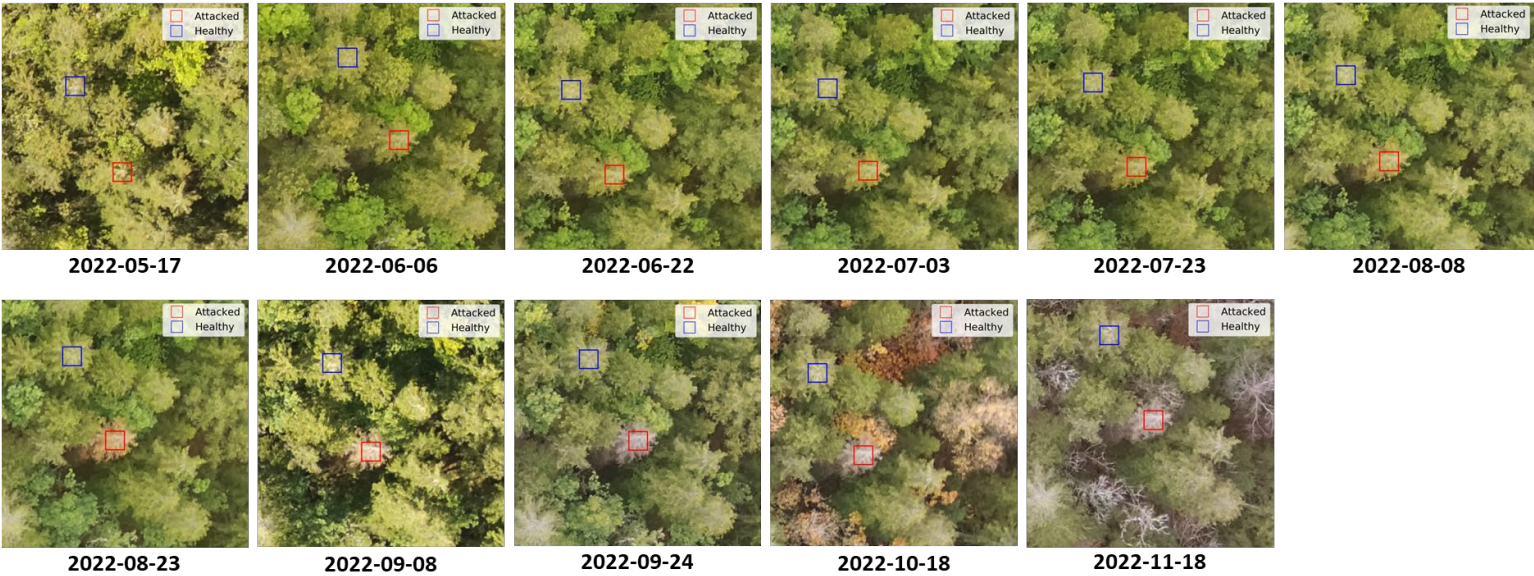

# Monitoring bark beetle attacked trees in a nature reserve with UAV images and chromatic coordinates – when is the best time to fly?

LUND  
UNIVERSITY

Shangharsha Thapa and Per-Ola Olsson  
Department of Physical Geography and Ecosystem Science,  
Lund University, Sweden

UAV flights every 2<sup>nd</sup> week May-Nov 2022

Time-series of:  
Green Chromatic Coordinate (GCC)  
Red Chromatic Coordinate (RCC)